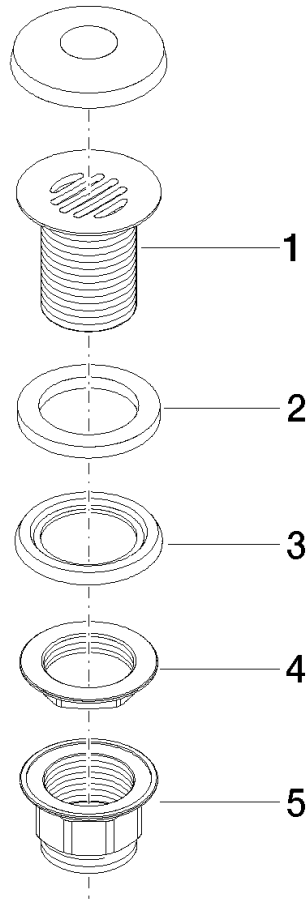

10 110 970

Fits: IMO, LULU, MADISON, MEM, TARA,
CL.1, LISSÉ, VAIA, META, CYO

	Brushed Chrome	10 110 970-93
	Chrome	10 110 970-00
	Brushed Platinum	10 110 970-06
	Platinum	10 110 970-08
	Durabrand (23kt Gold)	10 110 970-09
	Dark Chrome	10 110 970-19
	Light Gold	10 110 970-26
	Brushed Light Gold	10 110 970-27
	Brushed Durabrand (23kt Gold)	10 110 970-28
	Matte Black	10 110 970-33
	Brushed Bronze	10 110 970-42
	Brushed Champagne (22kt Gold)	10 110 970-46
	Champagne (22kt Gold)	10 110 970-47
	Brushed Dark Platinum	10 110 970-99

Grated waste 1 1/4" - Brushed Chrome

IMO

10 110 970

Only suitable for sinks without an overflow.

10 110 970

10 110 970

Parts for other finishes can be found here: [Chrome](#)

Spare parts list

No.	Item Number	Name	Quantity used	Delivery time
1	09 11 01 025-93	cup	1	20
2	09 14 05 039 90	seal	1	2
3	09 14 03 025 90	seal	1	2
4	09 23 10 017 90	nut	1	2
5	09 23 10 020-93	nut	1	20