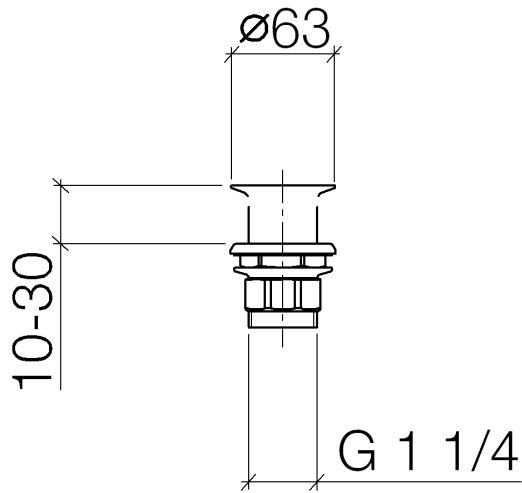

10 110 970

Fits: IMO, LULU, MADISON, MEM, TARA,
CL.1, LISSÉ, VAIA, META, CYO

	Brushed Chrome	10 110 970-93
	Chrome	10 110 970-00
	Brushed Platinum	10 110 970-06
	Platinum	10 110 970-08
	Durabrand (23kt Gold)	10 110 970-09
	Dark Chrome	10 110 970-19
	Light Gold	10 110 970-26
	Brushed Light Gold	10 110 970-27
	Brushed Durabrand (23kt Gold)	10 110 970-28
	Matte Black	10 110 970-33
	Brushed Bronze	10 110 970-42
	Brushed Champagne (22kt Gold)	10 110 970-46
	Champagne (22kt Gold)	10 110 970-47
	Brushed Dark Platinum	10 110 970-99

Grated waste 1 1/4" - Brushed Chrome

IMO

10 110 970

Only suitable for sinks without an overflow.

10 110 970

10 110 970

Parts for other finishes can be found here: [Chrome](#)

Spare parts list

No.	Item Number	Name	Quantity used	Delivery time
1	09 11 01 025-93	cup	1	20
2	09 14 05 039 90	seal	1	2
3	09 14 03 025 90	seal	1	2
4	09 23 10 017 90	nut	1	2
5	09 23 10 020-93	nut	1	20